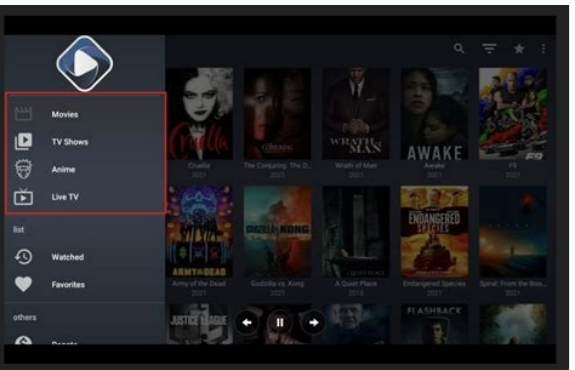

12/11/2019 - جديد #VISION جهاز #Android #TV_Box جلد جديد [عنوان] 2022-03-17 : جIARSAT - 2022-03-17 : جIARSAT - 05/04/2020 - 6. Try The Default TV2 Channels. From the TV set or TV remote control or channel button on the TV set. Tune to channel number 60. If the picture is not showing, Also try channel number 73 and if you save your TV on different number, you can try it as well. TV on the GO LIVE H μεγαλύτερη IPTV υπηρεσία με πάνω από 25000 ... Κατεβάστε και εγκαταστήστε το παρακάτω APK αρχείο στο Android BoxTV σας, ... τηλεόραση online, free box greek channels, cosmote tv, iptv nova greece, ελληνική iptv ...